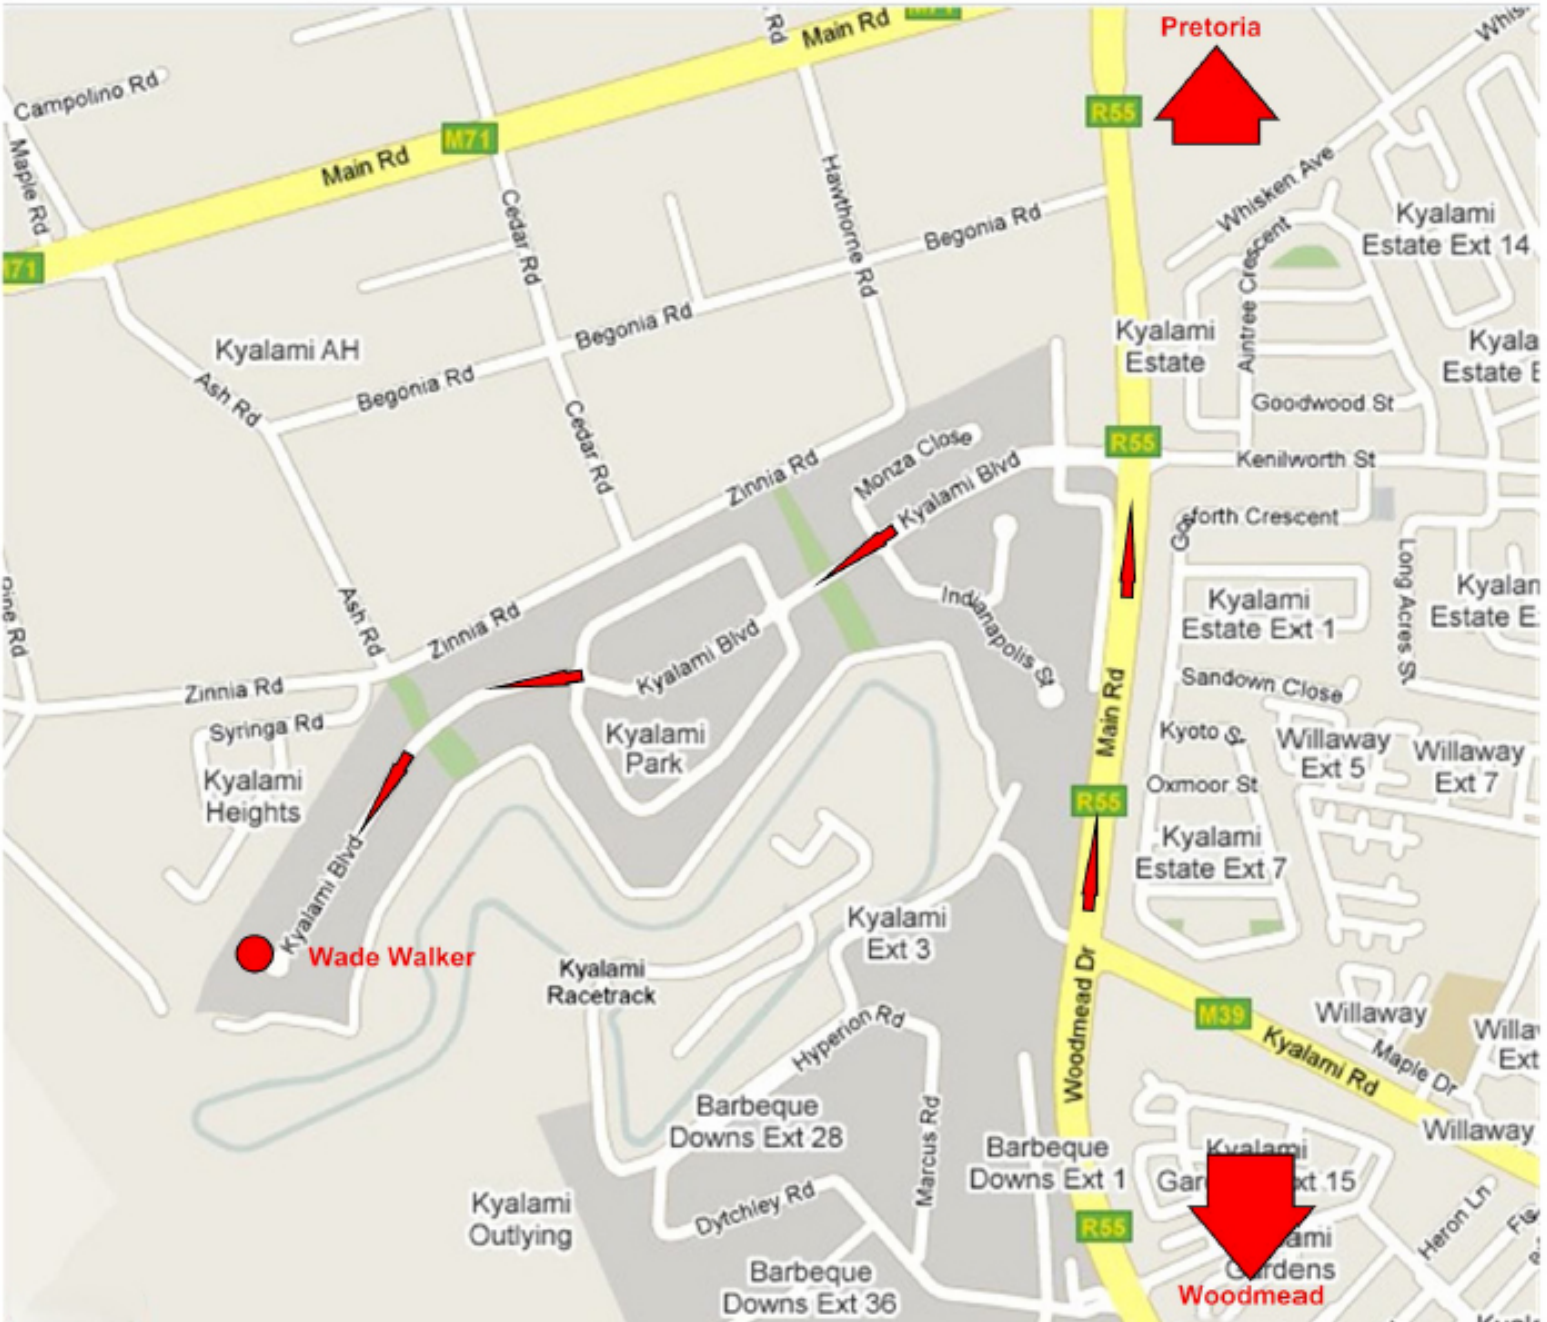

Tel: +27 11 466 0377

Physical Address:
78 Kyalami Boulevard Kyalami Business Park, Kyalami Johannesburg, South Africa

DIRECTIONS TO WADE WALKER Take the N1 (Ben Schoeman) Highway towards Pretoria Take the Allendale off Ramp Left at the Traffic Lights carry on straight until you reach a T junction Kyalami Race Track is right opposite you turn right at these traffic lights At the next set of traffic lights turn left You will see "Theatre on the Track" on your right hand side at the traffic circle Straight ahead you will find

the Kyalami Bussines Park security booms Once you are thru the booms continue straight along Kyalami Boulevard until the end of the road. Wade Walker is on your right hand side.

GPS Co-ordinates: 25° 59' 51" South | 28° 3' 40" East